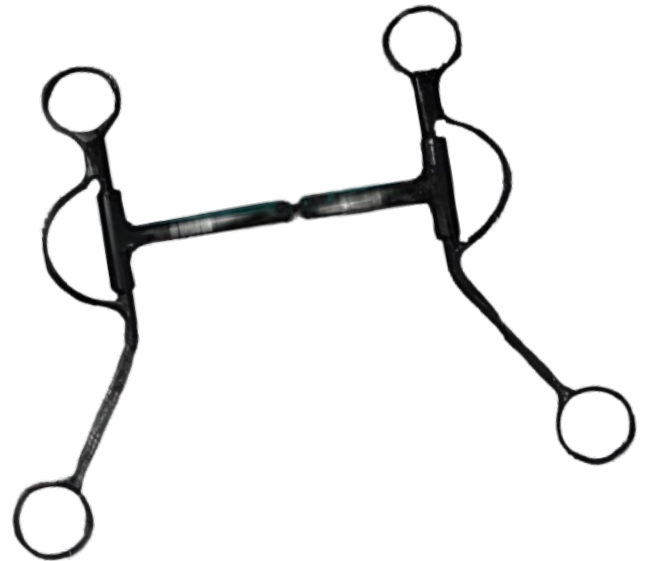

22cm, 8 3/4

22cm, 8 3/4